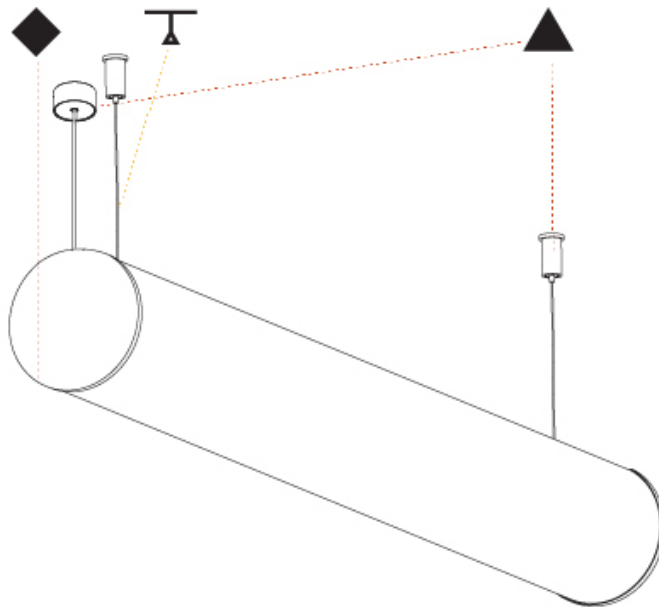

BUNGA SUSPENSION

A30695-

PROJECT

TYPE

SPECIFIER

QUANTITY

DATE

A