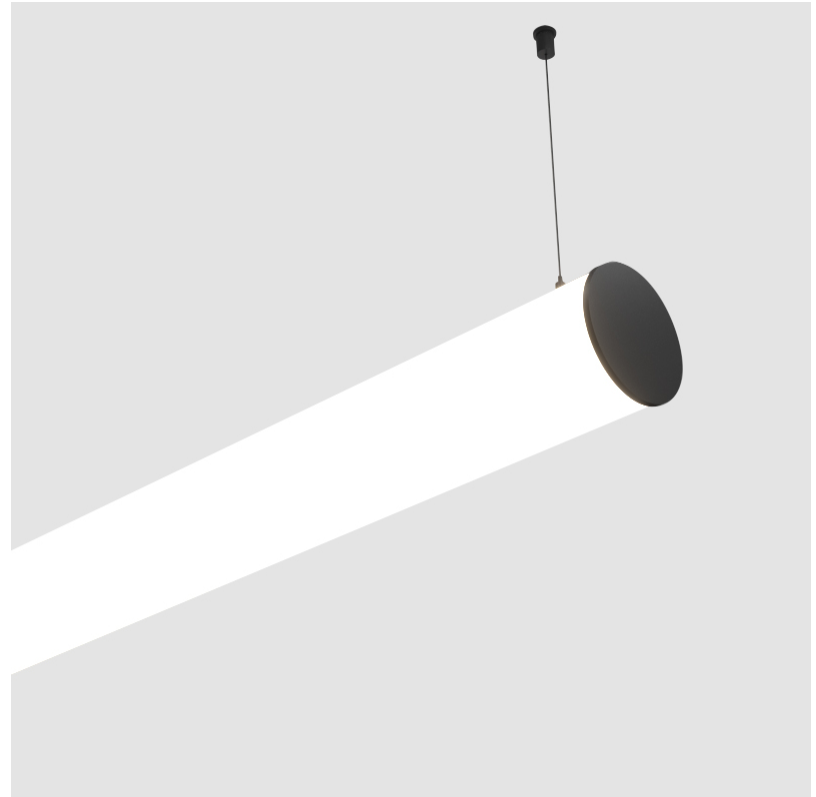

GENERAL

Series: Bunga
Brand: Prolicht
Division: Architectural
Mounting Type: Suspension
Mounting Location: Ceiling
Subcategory: Profile

PHYSICAL

Shape: Cylinder
Length (mm): 2020
Length (in): 79 1/2
Width (mm): 115
Width (in): 4 1/2
Height (mm): 115
Height (in): 4 1/2
Light Distribution: Omnidirectional
Weight (kg): 6.22
Weight (lbs): 13.71
Diffuser: PMMA - Opal
Fixture Finish: [SSR / BKV / CWI / CRY / HAB / UFT / ITA / RUA / FTG / MYG / LOD / PUS / FRO / FUP / KIA / POP / BLS / SPG / MEY / GOH / GUM / CHC / COM / ABZ / JAG / OBR / MOS / ROR](#)
Fixture Material: Aluminum
Cable Details: [2000mm or 6000mm Transparent Cable](#)
Upon Request: Cable colour - White / Black / Orange / Red

ELECTRICAL

Lamp Type: LED (Zhaga Standard)
Input Wattage (W): 35
Total Output Wattage (W): 28 / 22.8 (3500K)
Dimming: [Non-Dimming / Phase Dimming (120Vac only) / 0-10V Dimming](#)
Driver Included: Yes
Driver Location: Integrated
Driver Type: Constant Current - 120 / 277Vac
Driver Class: Class 2
Input Voltage (V): 120 - 277
Constant Current (MA): 350 / 700 (3500K)

LED

Color Temperature (°K): [3000 / 3500 / 4000](#)
Max. Delivered Lumen (lm): 3870 / 4008 / 4090
CRI: >80 CRI
Lamp Life (hrs): 50000

OPTICAL

RATINGS AND CERTIFICATIONS

Certified By: Certified for North American Standards
IP rating: IP20