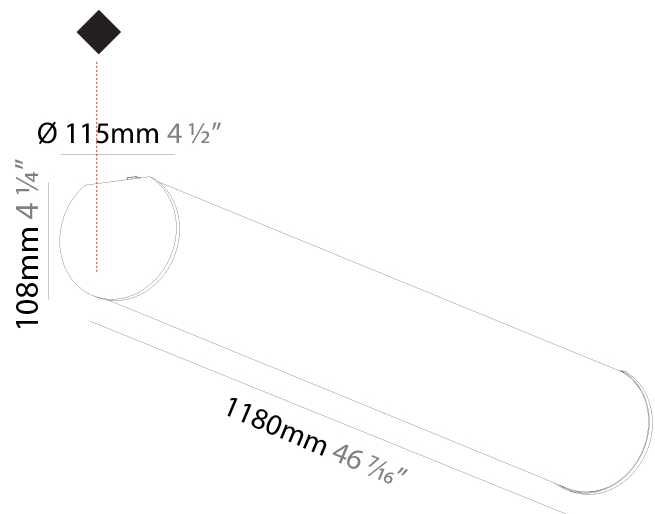

1. To build a product code in our configurator select the specify button on the base model # product page
2. To build a manual product code on this datasheet choose from the options listed below in blue font and add the suffix to the base model #

GENERAL

Series: Bunga
Brand: Prolicht
Division: Architectural
Mounting Type: Surface
Mounting Location: Ceiling
Subcategory: Profile

PHYSICAL

Shape: Cylinder
Diameter (mm): 115
Diameter (in): 4 1/2
Length (mm): 1180
Length (in): 46 7/16
Height (mm): 108
Height (in): 4 1/4
Light Distribution: Omnidirectional
Weight (kg): 3.685
Weight (lbs): 8.124
Diffuser: PMMA - Opal
Fixture Finish: SSR / BKV / CWI / CRY / HAB / UFT / ITA / RUA / FTG / MYG / LOD / PUS / FRO / FUP / KIA / POP / BLS / SPG / MEY / GOH / GUM / CHC / COM / ABZ / JAG / OBR / MOS / ROR
Fixture Material: Aluminum

ELECTRICAL

Lamp Type: LED (Zhaga Standard)
Input Wattage (W): 20
Total Output Wattage (W): 16 / 12.8 (3500K)
Dimming: Non-Dimming / Phase Dimming (120Vac only) / 0-10V Dimming
Driver Included: Yes
Driver Location: Integrated
Driver Type: Constant Current - 120 / 277Vac
Driver Class: Class 2
Input Voltage (V): 120 - 277
Constant Current (MA): 350 / 400 (3500K)

LED

Color Temperature (°K): 3000 / 3500 / 4000
Max. Delivered Lumen (lm): 2210 / 2293 / 2340
CRI: >80 CRI
Lamp Life (hrs): 50000

OPTICAL

RATINGS AND CERTIFICATIONS

Certified By: Certified for North American Standards
IP rating: IP20