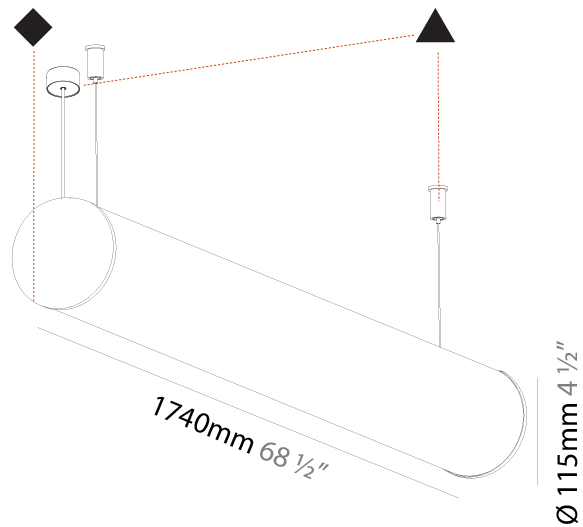

1. To build a product code in our configurator select the specify button on the base model # product page
2. To build a manual product code on this datasheet choose from the options listed below in blue font and add the suffix to the base model #

GENERAL

Series: Bunga
Brand: Prolicht
Division: Architectural
Mounting Type: Suspension
Mounting Location: Ceiling
Subcategory: Profile

PHYSICAL

Shape: Cylinder
Length (mm): 1740
Length (in): 68 ½
Width (mm): 115
Width (in): 4 ½
Height (mm): 115
Height (in): 4 ½
Light Distribution: Omnidirectional
Weight (kg): 5.492
Weight (lbs): 12.107
Diffuser: PMMA - Opal
Fixture Finish: [SSR / BKV / CWI / CRY / HAB / UFT / ITA / RUA / FTG / MYG / LOD / PUS / FRO / FUP / KIA / POP / BLS / SPG / MEY / GOH / GUM / CHC / COM / ABZ / JAG / OBR / MOS / ROR](#)
Fixture Material: Aluminum
Cable Details: 2000mm or 6000mm Transparent Cable

ELECTRICAL

Lamp Type: LED (Zhaga Standard)
Input Wattage (W): 30
Total Output Wattage (W): 24 / 19.2 (3500K)
Dimming: [Non-Dimming / Phase Dimming (120Vac only) / 0-10V Dimming](#)
Driver Included: Yes
Driver Location: Integrated
Driver Type: Constant Current - 120 / 277Vac
Driver Class: Class 2
Input Voltage (V): 120 - 277
Constant Current (MA): 350 / 600 (3500K)

LED

Color Temperature (°K): [3000 / 3500 / 4000](#)
Max. Delivered Lumen (lm): 3320 / 3440 / 3510
CRI: >80 CRI
Lamp Life (hrs): 50000

OPTICAL

RATINGS AND CERTIFICATIONS

Certified By: Certified for North American Standards
IP rating: IP20